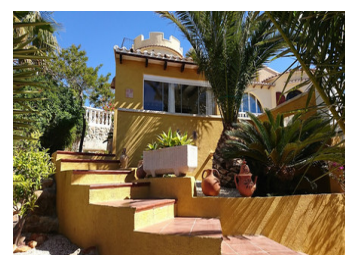

5 BEDROOM VILLA FOR SALE IN BENITACHELL - €585,000

Bedrooms: 5

Build: 237m²

Pool: No

Bathrooms: 3

Plot: 1011m²

Ref: 723422

Property Description

This traditional villa is located in the Cumbre del Sol residential resort. There are sea views from the terrace as well as from all rooms. The villa is spread over three floors. The ground floor comprises a lounge with a fireplace, a dining room, a kitchen, three double bedrooms, one with an en suite bathroom, a separate bathroom, a naya and a terrace. In the tower there is a fourth bedroom with access to the roof terrace where you can enjoy breathtaking 180° views. The basement comprises a fifth bedroom with a bathroom and a storage room. Outside is a swimming pool with a large terrace, an outdoor shower and an outdoor kitchen with a barbecue. There is also large driveway and a carport with space for two cars...