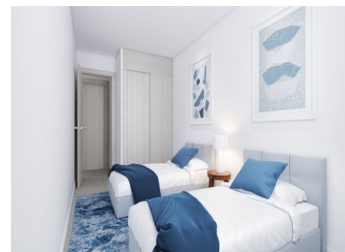

2 BEDROOM PENTHOUSE FOR SALE IN MANILVA - €376,000

Bedrooms: 2

Build: 114m²

Pool: Yes

Bathrooms: 2

Plot: 0m²

Ref: 719900

Property Description

NEW BUILD RESIDENTIAL COMPLEX OF APARTMENTS IN MANILVA

New Build residential complex located in Manilva where you will be surrounded by what really matters: nature, the sea and your loved ones, thanks to the tranquility of living away from an electric, fast-paced and routine life.

New complex of 2 and 3 bedrooms apartments with the sea views, open plan kitchen with the lounge area, fitted wardrobes, parking with storage and communal gardens with the pools and relax areas...