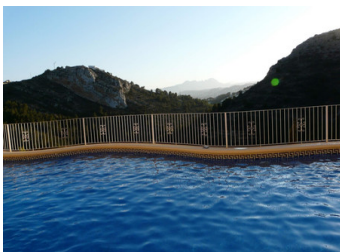

2 BEDROOM APARTMENT FOR SALE IN BENITACHELL - €195,000

Bedrooms: 2

Build: 70m²

Pool: No

Bathrooms: 1

Plot: 0m²

Ref: 714560

Property Description

Welcome to this lovely apartment on Cumbre del Sol. We walk in to find the cozy living/dining room with doors to the outside terrace, and the american kitchen to our left. The terrace has gorgeous views of the valley and some views of one of the swimming pools; the terrace is a place where you could dine alfresco, do some morning yoga or enjoy some drinks with friends or enjoy the calmness of the mountains. The apartment is equipped with 2 bedrooms, one of which has views of the valley, and it has 1 bathroom. The urbanization includes 3 community pools of 17x40m open all year round. It is in a great location with services and beaches very near. There is parking available.