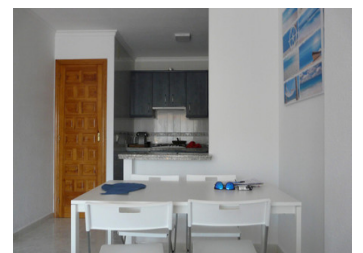

2 BEDROOM APARTMENT FOR SALE IN BENITACHELL - €195,000

Bedrooms: 2

Build: 70m²

Pool: No

Bathrooms: 1

Plot: 0m²

Ref: 714560

Property Description

Welcome to this lovely apartment on Cumbre del Sol. We walk in to find the cozy living/dining room with doors to the outside terrace, and the american kitchen to our left. The terrace has gorgeous views of the valley and some views of one of the swimming pools; the terrace is a place where you could dine alfresco, do some morning yoga or enjoy some drinks with friends or enjoy the calmness of the mountains. The apartment is equipped with 2 bedrooms, one of which has views of the valley, and it has 1 bathroom. The urbanization includes 3 community pools of 17x40m open all year round. It is in a great location with services and beaches very near. There is parking available.