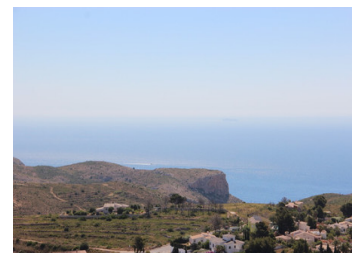

### Property Description

Traditional villa with sea views and 5 bedrooms for sale in Benitachell. The villa is south-east facing and overlooks the sea and the Granadella Natural Park. It is located in the well-known Cumbre del Sol urbanization close to the Lady Elizabeth International School and some stores, bars and restaurants. The house has 2 floors, on the ground floor there is a spacious living room from where you can enjoy beautiful views of the sea, a separate kitchen with access to a terrace and a bathroom. On a lower floor accessible by an internal and an external staircase there are 2 double bedrooms with their own ensuite bathroom and a third and a fourth double bedroom sharing a bathroom...