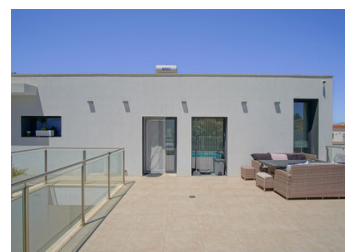

4 BEDROOM VILLA FOR SALE IN BENITACHELL - €950,000

Bedrooms: 4

Build: 418m²

Pool: No

Bathrooms: 3

Plot: 836m²

Ref: 714234

Property Description

This fantastic modern villa is located in Cumbre del Sol and offers stunning sea views. The villa was built in 2020 with high-quality materials and is distributed over two floors. An automatic gate provides access to the property where parking is provided for 1 car and some extra space for a motorcycle, bikes, etc. A few steps down is the entrance to the villa. You enter a hall with built-in wardrobes and a guest toilet. Oriented towards the south is a spacious living-dining room with an open kitchen with a cooking island. The kitchen is made of unique materials imported from Canada and is equipped with all MIELE brand electrical appliances. The large windows ensure that you enjoy a lot of natural light comin...