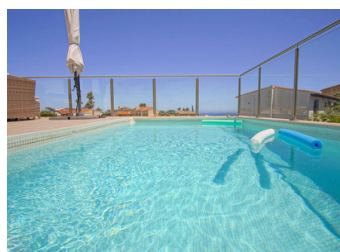

4 BEDROOM VILLA FOR SALE IN BENITACHELL - €950,000

Bedrooms: 4

Build: 418m²

Pool: No

Bathrooms: 3

Plot: 836m²

Ref: 714234

Property Description

This fantastic modern villa is located in Cumbre del Sol and offers stunning sea views. The villa was built in 2020 with high-quality materials and is distributed over two floors. An automatic gate provides access to the property where parking is provided for 1 car and some extra space for a motorcycle, bikes, etc. A few steps down is the entrance to the villa. You enter a hall with built-in wardrobes and a guest toilet. Oriented towards the south is a spacious living-dining room with an open kitchen with a cooking island. The kitchen is made of unique materials imported from Canada and is equipped with all MIELE brand electrical appliances. The large windows ensure that you enjoy a lot of natural light comin...