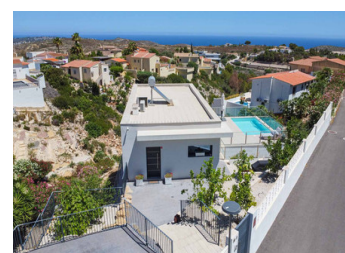

4 BEDROOM VILLA FOR SALE IN BENITACHELL - €950,000

 Bedrooms: 4

 Build: 418m²

 Pool: No

 Bathrooms: 3

 Plot: 836m²

 Ref: 714234

Property Description

This fantastic modern villa is located in Cumbre del Sol and offers stunning sea views. The villa was built in 2020 with high-quality materials and is distributed over two floors. An automatic gate provides access to the property where parking is provided for 1 car and some extra space for a motorcycle, bikes, etc. A few steps down is the entrance to the villa. You enter a hall with built-in wardrobes and a guest toilet. Oriented towards the south is a spacious living-dining room with an open kitchen with a cooking island. The kitchen is made of unique materials imported from Canada and is equipped with all MIELE brand electrical appliances. The large windows ensure that you enjoy a lot of natural light comin...