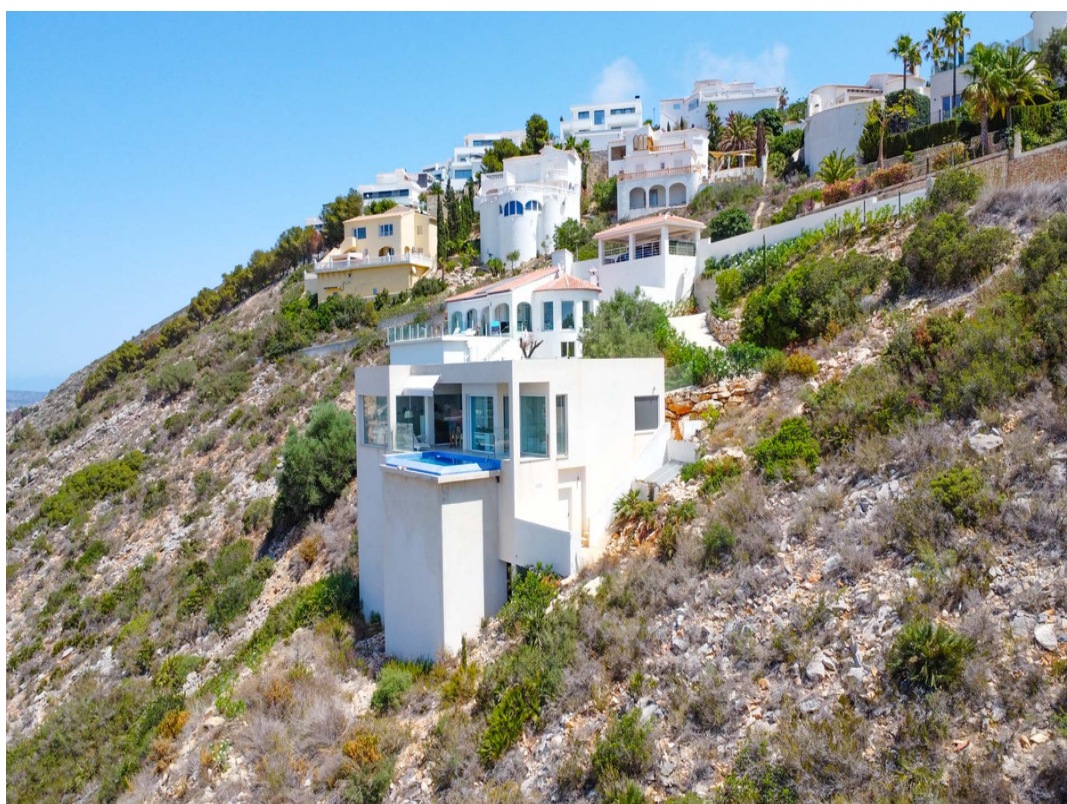

2 BEDROOM VILLA FOR SALE IN BENITACHELL - €875,000

 Bedrooms: 2

 Build: 296m²

 Pool: No

 Bathrooms: 2

 Plot: 1395m²

 Ref: 714241

Property Description

This luxurious villa is located in the quiet Cumbre del Sol urbanisation and offers unique 360° views stretching from the coast over the Peñon de Ifach, inland with the impressive Sierra de Bernia and the Sierra de Aitana to the Montgó. The villa is spread over one floor of 140 m². One floor below is currently a multi-purpose room of 132 m² that can be converted into a two-bedroom flat with a private terrace. Another floor below is a space of 54 m² that can be converted into a garage, gym, etc. An automatic gate gives access to the driveway leading to a carport. You enter an entrance hall with built-in wardrobes, to the right is the living-dining room with a spacious modern open kitchen with a cooking island...