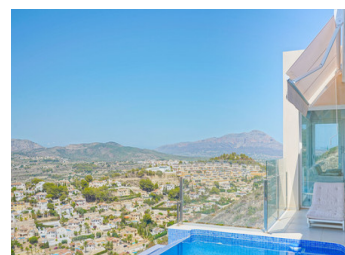

2 BEDROOM VILLA FOR SALE IN BENITACHELL - €875,000

Bedrooms: 2

Build: 296m²

Pool: No

Bathrooms: 2

Plot: 1395m²

Ref: 714241

Property Description

This luxurious villa is located in the quiet Cumbre del Sol urbanisation and offers unique 360° views stretching from the coast over the Peñon de Ifach, inland with the impressive Sierra de Bernia and the Sierra de Aitana to the Montgó. The villa is spread over one floor of 140 m². One floor below is currently a multi-purpose room of 132 m² that can be converted into a two-bedroom flat with a private terrace. Another floor below is a space of 54 m² that can be converted into a garage, gym, etc. An automatic gate gives access to the driveway leading to a carport. You enter an entrance hall with built-in wardrobes, to the right is the living-dining room with a spacious modern open kitchen with a cooking island...