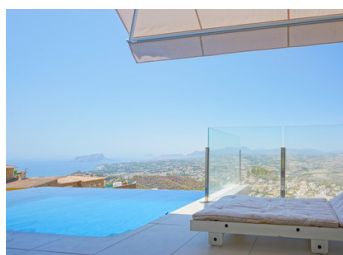

2 BEDROOM VILLA FOR SALE IN BENITACHELL - €875,000

Bedrooms: 2

Build: 296m²

Pool: No

Bathrooms: 2

Plot: 1395m²

Ref: 714241

Property Description

This luxurious villa is located in the quiet Cumbre del Sol urbanisation and offers unique 360° views stretching from the coast over the Peñon de Ifach, inland with the impressive Sierra de Bernia and the Sierra de Aitana to the Montgó. The villa is spread over one floor of 140 m². One floor below is currently a multi-purpose room of 132 m² that can be converted into a two-bedroom flat with a private terrace. Another floor below is a space of 54 m² that can be converted into a garage, gym, etc. An automatic gate gives access to the driveway leading to a carport. You enter an entrance hall with built-in wardrobes, to the right is the living-dining room with a spacious modern open kitchen with a cooking island...