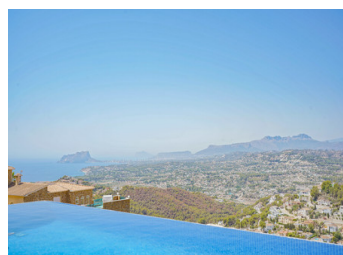

2 BEDROOM VILLA FOR SALE IN BENITACHELL - €875,000

Bedrooms: 2

Build: 296m²

Pool: No

Bathrooms: 2

Plot: 1395m²

Ref: 714241

Property Description

This luxurious villa is located in the quiet Cumbre del Sol urbanisation and offers unique 360° views stretching from the coast over the Peñon de Ifach, inland with the impressive Sierra de Bernia and the Sierra de Aitana to the Montgó. The villa is spread over one floor of 140 m². One floor below is currently a multi-purpose room of 132 m² that can be converted into a two-bedroom flat with a private terrace. Another floor below is a space of 54 m² that can be converted into a garage, gym, etc. An automatic gate gives access to the driveway leading to a carport. You enter an entrance hall with built-in wardrobes, to the right is the living-dining room with a spacious modern open kitchen with a cooking island...