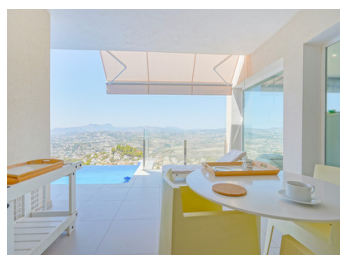

2 BEDROOM VILLA FOR SALE IN BENITACHELL - €875,000

Bedrooms: 2

Build: 296m²

Pool: No

Bathrooms: 2

Plot: 1395m²

Ref: 714241

Property Description

This luxurious villa is located in the quiet Cumbre del Sol urbanisation and offers unique 360° views stretching from the coast over the Peñon de Ifach, inland with the impressive Sierra de Bernia and the Sierra de Aitana to the Montgó. The villa is spread over one floor of 140 m². One floor below is currently a multi-purpose room of 132 m² that can be converted into a two-bedroom flat with a private terrace. Another floor below is a space of 54 m² that can be converted into a garage, gym, etc. An automatic gate gives access to the driveway leading to a carport. You enter an entrance hall with built-in wardrobes, to the right is the living-dining room with a spacious modern open kitchen with a cooking island...