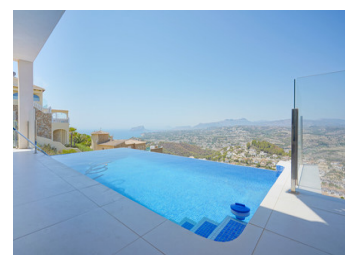

2 BEDROOM VILLA FOR SALE IN BENITACHELL - €875,000

Bedrooms: 2

Build: 296m²

Pool: No

Bathrooms: 2

Plot: 1395m²

Ref: 714241

Property Description

This luxurious villa is located in the quiet Cumbre del Sol urbanisation and offers unique 360° views stretching from the coast over the Peñon de Ifach, inland with the impressive Sierra de Bernia and the Sierra de Aitana to the Montgó. The villa is spread over one floor of 140 m². One floor below is currently a multi-purpose room of 132 m² that can be converted into a two-bedroom flat with a private terrace. Another floor below is a space of 54 m² that can be converted into a garage, gym, etc. An automatic gate gives access to the driveway leading to a carport. You enter an entrance hall with built-in wardrobes, to the right is the living-dining room with a spacious modern open kitchen with a cooking island...