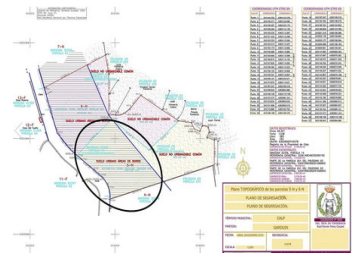

PLOT FOR SALE IN CALPE - €350,000

Bedrooms: 0

Build: 0m²

Pool: No

Bathrooms: 0

Plot: 1022m²

Ref: 714185

Property Description

Located within walking distance from the centre of Calpe, this plot offers views of the Peñon de Ifach, the sea and Calpe's skyline. The plot has an area of 1022 m². In just a 5-minute drive you reach the two large sandy beaches of Calpe and in less than 10 minutes you reach the beautiful coastline of Benissa with numerous idyllic beaches.