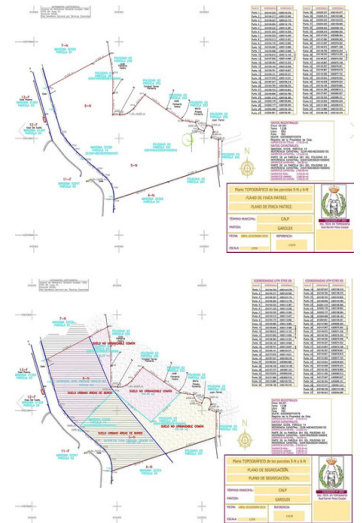

PLOT FOR SALE IN CALPE - €350,000

 Bedrooms: 0

 Build: 0m²

 Pool: No

 Bathrooms: 0

 Plot: 1022m²

 Ref: 714185

Property Description

Located within walking distance from the centre of Calpe, this plot offers views of the Peñon de Ifach, the sea and Calpe's skyline. The plot has an area of 1022 m². In just a 5-minute drive you reach the two large sandy beaches of Calpe and in less than 10 minutes you reach the beautiful coastline of Benissa with numerous idyllic beaches.