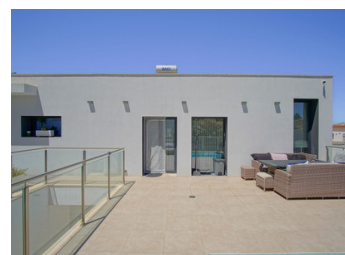

4 BEDROOM VILLA FOR SALE IN BENITACHELL - €950,000

Bedrooms: 4

Build: 418m²

Pool: No

Bathrooms: 3

Plot: 836m²

Ref: 713702

Property Description

This fantastic modern villa is located in Cumbre del Sol and offers stunning sea views. The villa was built in 2020 with high-quality materials and is distributed over two floors. An automatic gate provides access to the property where parking is provided for 1 car and some extra space for a motorcycle, bikes, etc. A few steps down is the entrance to the villa. You enter a hall with built-in wardrobes and a guest toilet. Oriented towards the south is a spacious living-dining room with an open kitchen with a cooking island. The kitchen is made of unique materials imported from Canada and is equipped with all MIELE brand electrical appliances...