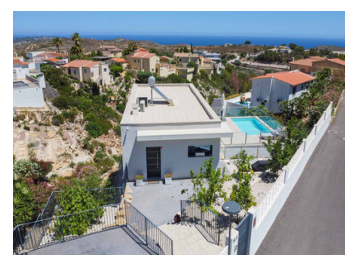

4 BEDROOM VILLA FOR SALE IN BENITACHELL - €950,000

 Bedrooms: 4

 Build: 418m²

 Pool: No

 Bathrooms: 3

 Plot: 836m²

 Ref: 713702

Property Description

This fantastic modern villa is located in Cumbre del Sol and offers stunning sea views. The villa was built in 2020 with high-quality materials and is distributed over two floors. An automatic gate provides access to the property where parking is provided for 1 car and some extra space for a motorcycle, bikes, etc. A few steps down is the entrance to the villa. You enter a hall with built-in wardrobes and a guest toilet. Oriented towards the south is a spacious living-dining room with an open kitchen with a cooking island. The kitchen is made of unique materials imported from Canada and is equipped with all MIELE brand electrical appliances...