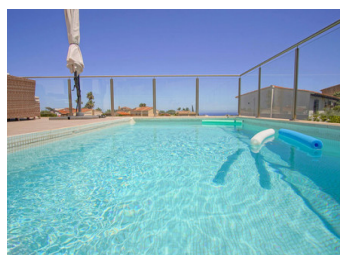

4 BEDROOM VILLA FOR SALE IN BENITACHELL - €950,000

Bedrooms: 4

Build: 418m²

Pool: No

Bathrooms: 3

Plot: 836m²

Ref: 713702

Property Description

This fantastic modern villa is located in Cumbre del Sol and offers stunning sea views. The villa was built in 2020 with high-quality materials and is distributed over two floors. An automatic gate provides access to the property where parking is provided for 1 car and some extra space for a motorcycle, bikes, etc. A few steps down is the entrance to the villa. You enter a hall with built-in wardrobes and a guest toilet. Oriented towards the south is a spacious living-dining room with an open kitchen with a cooking island. The kitchen is made of unique materials imported from Canada and is equipped with all MIELE brand electrical appliances...