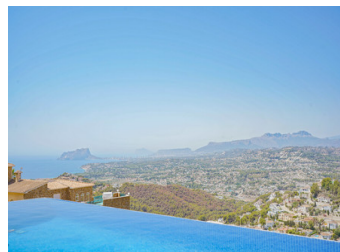

2 BEDROOM VILLA FOR SALE IN BENITACHELL - €875,000

Bedrooms: 2

Build: 296m²

Pool: No

Bathrooms: 2

Plot: 1395m²

Ref: 713698

Property Description

“Interesting for investors”

Bare property for sale in Cumbre del Sol This luxurious villa is located in the quiet Cumbre del Sol urbanization and offers a unique 380° view stretching from the coast over the Peñon de Ifach, inland with the impressive Sierra de Bernia and the Sierra de Aitana to the Montgó.

The villa is distributed on one floor of 140 m².

One floor below is currently a multi-purpose room of 132 m² which could be converted into a two bedroom apartment with a private terrace.

Another floor below is a space of 54 m² that can be converted into a garage, gym, etc.