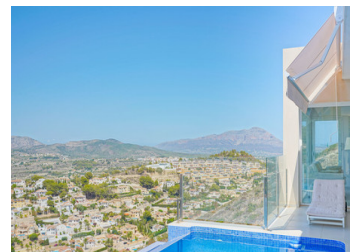

2 BEDROOM VILLA FOR SALE IN BENITACHELL - €875,000

Bedrooms: 2

Build: 296m²

Pool: No

Bathrooms: 2

Plot: 1395m²

Ref: 713698

Property Description

“Interesting for investors”

Bare property for sale in Cumbre del Sol This luxurious villa is located in the quiet Cumbre del Sol urbanization and offers a unique 380° view stretching from the coast over the Peñon de Ifach, inland with the impressive Sierra de Bernia and the Sierra de Aitana to the Montgó.

The villa is distributed on one floor of 140 m².

One floor below is currently a multi-purpose room of 132 m² which could be converted into a two bedroom apartment with a private terrace.

Another floor below is a space of 54 m² that can be converted into a garage, gym, etc.