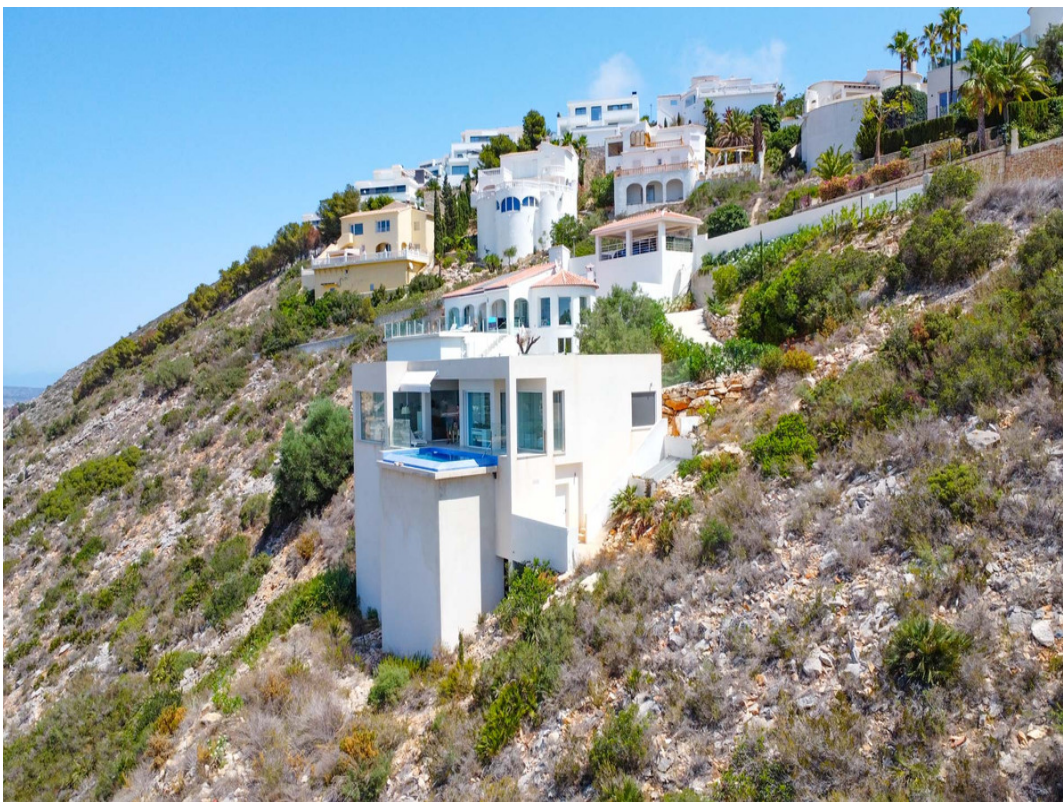

2 BEDROOM VILLA FOR SALE IN BENITACHELL - €875,000

 Bedrooms: 2

 Build: 296m²

 Pool: No

 Bathrooms: 2

 Plot: 1395m²

 Ref: 713698

Property Description

“Interesting for investors”

Bare property for sale in Cumbre del Sol This luxurious villa is located in the quiet Cumbre del Sol urbanization and offers a unique 380° view stretching from the coast over the Peñon de Ifach, inland with the impressive Sierra de Bernia and the Sierra de Aitana to the Montgó.

An automatic gate gives access to the driveway that leads to a carport...