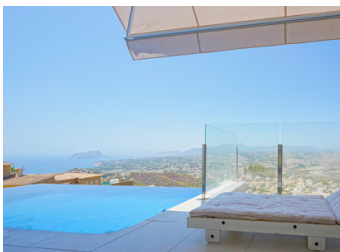

2 BEDROOM VILLA FOR SALE IN BENITACHELL - €875,000

Bedrooms: 2

Build: 296m²

Pool: No

Bathrooms: 2

Plot: 1395m²

Ref: 713698

Property Description

“Interesting for investors”

Bare property for sale in Cumbre del Sol This luxurious villa is located in the quiet Cumbre del Sol urbanization and offers a unique 380° view stretching from the coast over the Peñon de Ifach, inland with the impressive Sierra de Bernia and the Sierra de Aitana to the Montgó.

The villa is distributed on one floor of 140 m².

One floor below is currently a multi-purpose room of 132 m² which could be converted into a two bedroom apartment with a private terrace.

Another floor below is a space of 54 m² that can be converted into a garage, gym, etc.