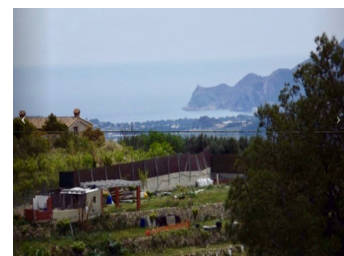

PLOT FOR SALE IN CALLOSA D'EN SARRIA - €128,000

Bedrooms: 0

Build: 0m²

Pool: No

Bathrooms: 0

Plot: 11000m²

Ref: 713633

Property Description

Soil located in the departure of Onaer in the area of Callosa de Ensarriá very near the village of Bolulla in nature with views to the mountain and the sea. Albir, Altea and surrounding area can be seen from the farm. It has an area of 11000 meters with fruit trees, almond trees and olive trees. He is allowed to build a housing according to the Ordinance of the City Council of the term belongs.~