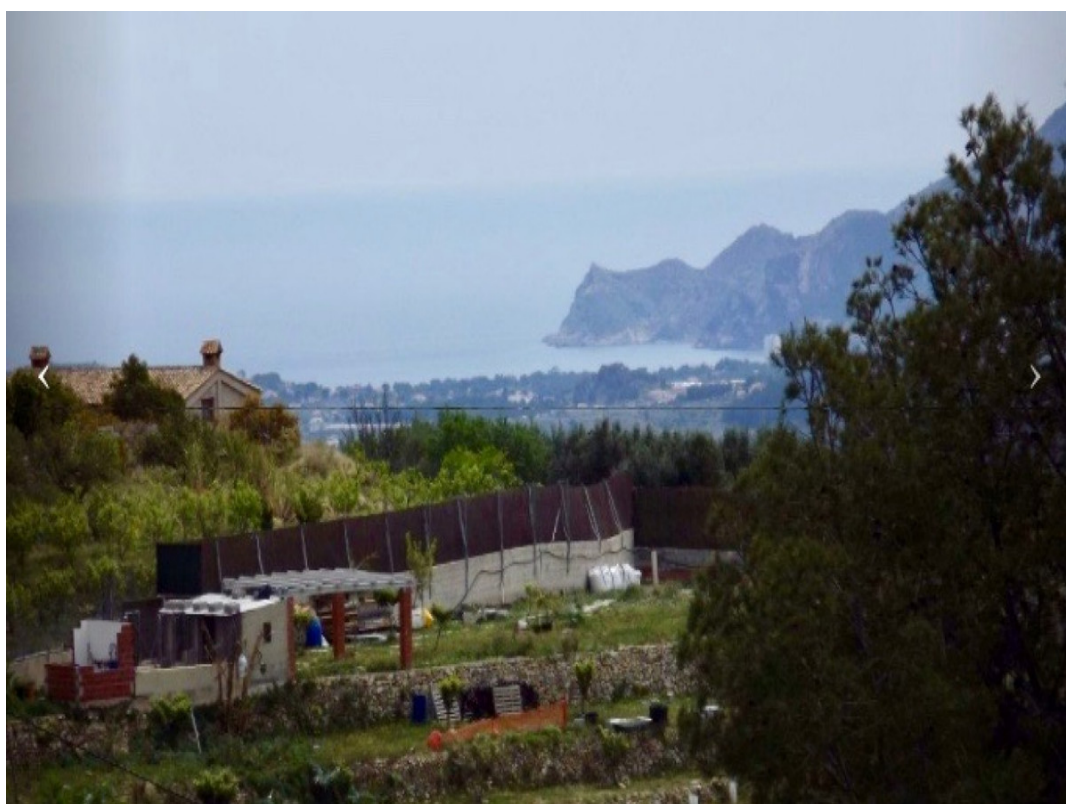

PLOT FOR SALE IN CALLOSA D'EN SARRIA - €128,000

Bedrooms: 0

Build: 0m²

Pool: No

Bathrooms: 0

Plot: 11000m²

Ref: 713633

Property Description

Soil located in the departure of Onaer in the area of Callosa de Ensarriá very near the village of Bolulla in nature with views to the mountain and the sea. Albir, Altea and surrounding area can be seen from the farm. It has an area of 11000 meters with fruit trees, almond trees and olive trees. He is allowed to build a housing according to the Ordinance of the City Council of the term belongs.~