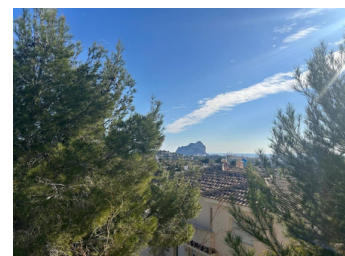

### Property Description

Discover the opportunity of a lifetime with this extraordinary 1,000 m<sup>2</sup> plot for sale in the enchanting La Empedrola area of Calpe. This prime piece of real estate offers you the perfect canvas to design and build the home you've always envisioned.

What truly sets this property apart are the breathtaking views of the iconic Peñón de Ifach, one of the Costa Blanca most recognizable natural landmarks. Nestled in a tranquil and exclusive residential neighborhood, this plot provides a serene retreat from the hustle and bustle of daily life, while still offering quick and convenient access to all of Calpe's amenities, including shops, restaurants, and beaches...