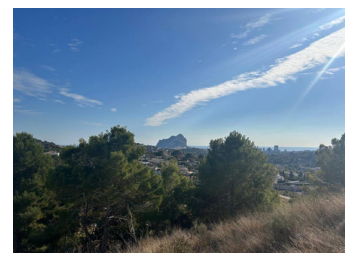

### Property Description

Discover the opportunity of a lifetime with this extraordinary 1,000 m<sup>2</sup> plot for sale in the enchanting La Empedrola area of Calpe. This prime piece of real estate offers you the perfect canvas to design and build the home you've always envisioned.

What truly sets this property apart are the breathtaking views of the iconic Peñón de Ifach, one of the Costa Blanca most recognizable natural landmarks. Nestled in a tranquil and exclusive residential neighborhood, this plot provides a serene retreat from the hustle and bustle of daily life, while still offering quick and convenient access to all of Calpe's amenities, including shops, restaurants, and beaches...