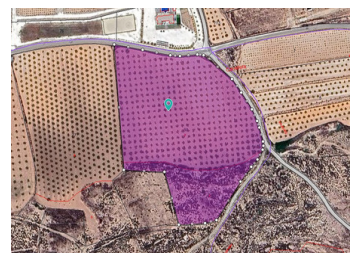

PLOT FOR SALE IN LEL - €45,995

Bedrooms: 0

Build: 0m²

Pool: No

Bathrooms: 0

Plot: 27528m²

Ref: 713425

Property Description

Presenting an expansive plot of land spanning 27,528 square meters, ideally located near Lel and just a short drive from Pinoso. This property comes with water access already in place, and while it currently lacks electricity, the necessary connections are conveniently nearby. This sizable plot offers immense potential for various development opportunities. Its prime location provides easy access to local amenities and services in both Lel and Pinoso, making it an excellent investment for future projects. Don't miss out on this unique opportunity to develop a prime piece of land in a highly desirable area. Contact us today for more information and to arrange a viewing...