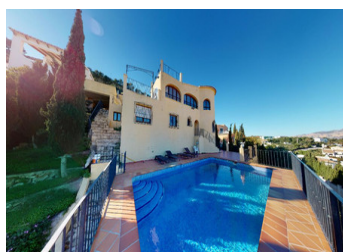

### Property Description

Fascinating property in Cumbre del Sol with spectacular panoramic views. Villa of two levels distributed in first level with living-dining room with panoramic views of the bay, open terrace, full bathroom, kitchen with access to the terrace and solarium. Lower level, with five bedrooms and three bathrooms two of them ensuite, all rooms are double with fitted wardrobes. The property consists of private parking, two large terraces with spectacular views, 8x4 pool, wood burning fireplace, 300m<sup>2</sup> property and 800m<sup>2</sup> plot. Fantastic location for families next to the sort after International School Lady Elizabeth School. If you liked this property, do not hesitate to contact us to organize a visit, we will be happy to help you! We have ...