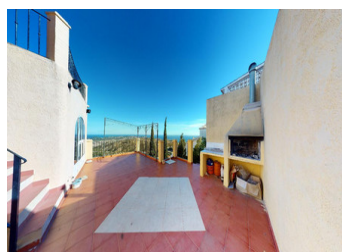

### Property Description

Fascinating property in Cumbre del Sol with spectacular panoramic views. Villa of two levels distributed in first level with living-dining room with panoramic views of the bay, open terrace, full bathroom, kitchen with access to the terrace and solarium. Lower level, with five bedrooms and three bathrooms two of them ensuite, all rooms are double with fitted wardrobes. The property consists of private parking, two large terraces with spectacular views, 8x4 pool, wood burning fireplace, 300m<sup>2</sup> property and 800m<sup>2</sup> plot. Fantastic location for families next to the sort after International School Lady Elizabeth School. If you liked this property, do not hesitate to contact us to organize a visit, we will be happy to help you! We have ...