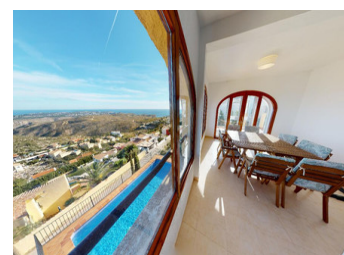

### Property Description

Fascinating property in Cumbre del Sol with spectacular panoramic views. Villa of two levels distributed in first level with living-dining room with panoramic views of the bay, open terrace, full bathroom, kitchen with access to the terrace and solarium. Lower level, with five bedrooms and three bathrooms two of them ensuite, all rooms are double with fitted wardrobes. The property consists of private parking, two large terraces with spectacular views, 8x4 pool, wood burning fireplace, 300m<sup>2</sup> property and 800m<sup>2</sup> plot. Fantastic location for families next to the sort after International School Lady Elizabeth School. If you liked this property, do not hesitate to contact us to organize a visit, we will be happy to help you! We have ...