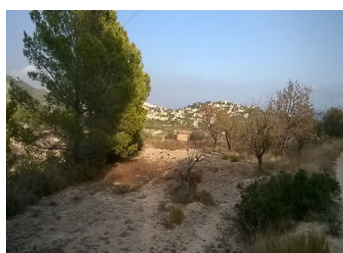

PLOT FOR SALE IN CALPE - €139,000

Bedrooms: 0

Build: 0m²

Pool: No

Bathrooms: 0

Plot: 16560m²

Ref: 712188

Property Description

Rustic farm in Calpe of 16,570 m² with views of the Peñón de Ifach. Sunny all day and two kilometers from the beach and the city center. Suitable for the construction of a single-family home.

Plot 172

A) AM Dry almond tree 15,274 m²

B) MT Scrub 127 m²

C) G- Dry carob tree 1,159 m²