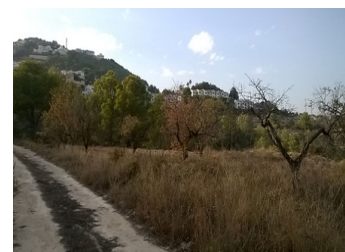

PLOT FOR SALE IN CALPE - €139,000

Bedrooms: 0

Build: 0m²

Pool: No

Bathrooms: 0

Plot: 16560m²

Ref: 712188

Property Description

Rustic farm in Calpe of 16,570 m² with views of the Peñón de Ifach. Sunny all day and two kilometers from the beach and the city center. Suitable for the construction of a single-family home.

Plot 172

A) AM Dry almond tree 15,274 m²

B) MT Scrub 127 m²

C) G- Dry carob tree 1,159 m²