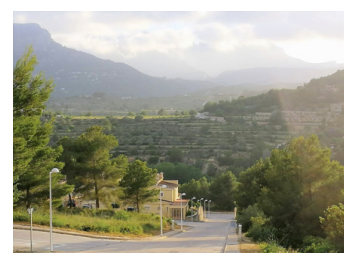

PLOT FOR SALE IN CALPE - €145,000

Bedrooms: 0

Build: 0m²

Pool: No

Bathrooms: 0

Plot: 1000m²

Ref: 712162

Property Description

Building plot in Calpe, with panoramic views to the Mountain of Olta and the mountain of Bernia, located 3.5 km from Calpe. Southwest orientation.

Plot of 1000 m², located in the highly sought after urbanization, Empedrola II, enjoys magnificent views of the valley and the mountains and only 3.5 kilometers to the town of Calpe and its magnificent beaches and restaurants. A real opportunity to live in the countryside just 6 minutes by car to the beach and the city.

Perfect as an investment or to build your own home.

Call us for a visit or more information.

We work to find the house of your dreams...