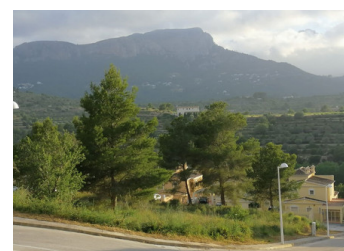

PLOT FOR SALE IN CALPE - €145,000

Bedrooms: 0

Build: 0m²

Pool: No

Bathrooms: 0

Plot: 1000m²

Ref: 712162

Property Description

Building plot in Calpe, with panoramic views to the Mountain of Olta and the mountain of Bernia, located 3.5 km from Calpe. Southwest orientation.

Plot of 1000 m², located in the highly sought after urbanization, Empedrola II, enjoys magnificent views of the valley and the mountains and only 3.5 kilometers to the town of Calpe and its magnificent beaches and restaurants. A real opportunity to live in the countryside just 6 minutes by car to the beach and the city.

Perfect as an investment or to build your own home.

Call us for a visit or more information.

We work to find the house of your dreams...