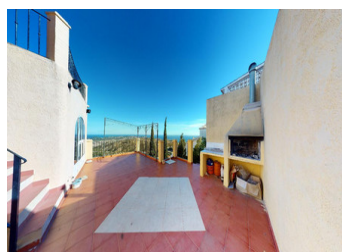

5 BEDROOM VILLA FOR SALE IN BENITACHELL - €580,000

Bedrooms: 5

Build: 300m²

Pool: No

Bathrooms: 4

Plot: 800m²

Ref: 712129

Property Description

Fascinating property in Cumbre del Sol with spectacular panoramic views. Villa of two levels distributed in first level with living-dining room with panoramic views of the bay, open terrace, full bathroom, kitchen with access to the terrace and solarium. Lower level, with five bedrooms and three bathrooms two of them ensuite, all rooms are double with fitted wardrobes. The property consists of private parking, two large terraces with spectacular views, 8x4 pool, wood burning fireplace, 300m² property and 800m² plot. Fantastic location for families next to the sort after International School Lady Elizabeth School...