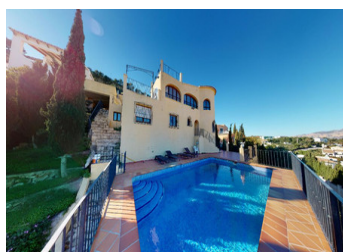

5 BEDROOM VILLA FOR SALE IN BENITACHELL - €580,000

Bedrooms: 5

Build: 300m²

Pool: No

Bathrooms: 4

Plot: 800m²

Ref: 712129

Property Description

Fascinating property in Cumbre del Sol with spectacular panoramic views. Villa of two levels distributed in first level with living-dining room with panoramic views of the bay, open terrace, full bathroom, kitchen with access to the terrace and solarium. Lower level, with five bedrooms and three bathrooms two of them ensuite, all rooms are double with fitted wardrobes. The property consists of private parking, two large terraces with spectacular views, 8x4 pool, wood burning fireplace, 300m² property and 800m² plot. Fantastic location for families next to the sort after International School Lady Elizabeth School...