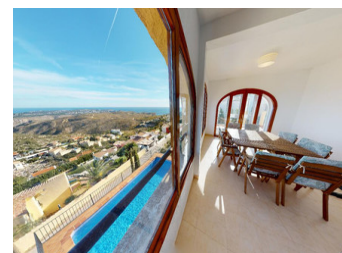

5 BEDROOM VILLA FOR SALE IN BENITACHELL - €580,000

Bedrooms: 5

Build: 300m²

Pool: No

Bathrooms: 4

Plot: 800m²

Ref: 712129

Property Description

Fascinating property in Cumbre del Sol with spectacular panoramic views. Villa of two levels distributed in first level with living-dining room with panoramic views of the bay, open terrace, full bathroom, kitchen with access to the terrace and solarium. Lower level, with five bedrooms and three bathrooms two of them ensuite, all rooms are double with fitted wardrobes. The property consists of private parking, two large terraces with spectacular views, 8x4 pool, wood burning fireplace, 300m² property and 800m² plot. Fantastic location for families next to the sort after International School Lady Elizabeth School...