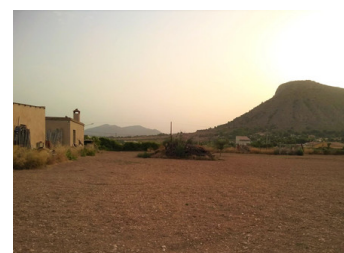

PLOT FOR SALE IN ASPE - €119,995

Bedrooms: 0

Build: 120m²

Pool: No

Bathrooms: 0

Plot: 12000m²

Ref: 712033

Property Description

Great land ready to build on of 12,000m², around 5 minutes' drive to Aspe town and under 5 minutes' drive to Hondon de los Nieves, easy access from the road in a desirable location, mains electricity and water are connected, in addition there are 2 buildings with a combined m² of approximately 120 m² perfect for converting into living spaces etc... the perfect place to build your dream home in the sun. We are specialists in the Costa Blanca and Costa Calida specialising in the Alicante and Murcia Inland regions with a particular emphasis on Elda, Pinoso, Aspe, Elche and surrounding areas. We are an established, well known and trusted company that has built a solid reputation amongst buyers and sellers since we began tradi...