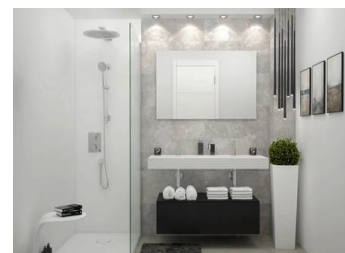

1 BEDROOM APARTMENT FOR SALE IN MARBELLA - €450,000

Bedrooms: 1

Build: 26m²

Pool: Yes

Bathrooms: 1

Plot: 46m²

Ref: 709780

Property Description

Built in two phases, Navigolf Suites comprises a total of 82 apartments. Phase one includes Blocks one to five with 50 units, while Phase two encompasses Blocks six and seven with 32 units. The terraced architectural design blends seamlessly with the natural surroundings, offering breathtaking sea views.

All materials used in Navigolf Suites are of the highest quality, with every unit featuring underfloor heating. The homes are thoughtfully designed to maximise natural light, with spacious rooms and large windows that flood the interiors with brightness and vibrant colours.

Navigolf Suites exclusively offers 1.5-bedroom homes, with an additional adaptable room to suit your needs, addressing current market demands...