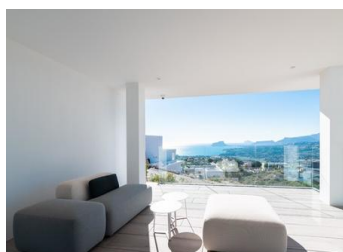

4 BEDROOM VILLA FOR SALE IN BENITACHELL - €2,950,000

Bedrooms: 4

Build: 234m²

Pool: Yes

Bathrooms: 6

Plot: 1168m²

Ref: SP0756-1

Property Description

LUXURY VILLA IN CUMBRE DEL SOL

Iconic villa in Benitachell. Its design from the 21st century blends in with the exclusive surroundings of Residential Resort Cumbre del Sol perfectly. It is built on a 1168m² plot of land, where, as the villa faces the southwest you can see and enjoy amazing sunsets.

Everything about this villa shouts out quality and style, with an intelligent design that offers a practical distribution of the villa that optimises, even more, its exceptional views of the Mediterranean.