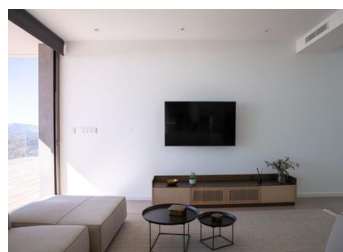

4 BEDROOM VILLA FOR SALE IN BENITACHELL - €2,950,000

Bedrooms: 4

Build: 234m²

Pool: Yes

Bathrooms: 6

Plot: 1168m²

Ref: SP0756-1

Property Description

LUXURY VILLA IN CUMBRE DEL SOL

Iconic villa in Benitachell. Its design from the 21st century blends in with the exclusive surroundings of Residential Resort Cumbre del Sol perfectly. It is built on a 1168m² plot of land, where, as the villa faces the southwest you can see and enjoy amazing sunsets.

Everything about this villa shouts out quality and style, with an intelligent design that offers a practical distribution of the villa that optimises, even more, its exceptional views of the Mediterranean.