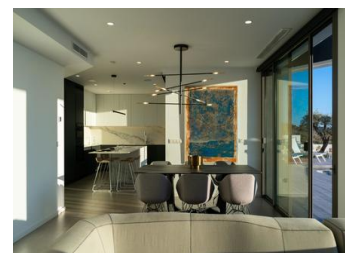

4 BEDROOM VILLA FOR SALE IN BENITACHELL - €2,950,000

Bedrooms: 4

Build: 234m²

Pool: Yes

Bathrooms: 6

Plot: 1168m²

Ref: SP0756-1

Property Description

LUXURY VILLA IN CUMBRE DEL SOL

Iconic villa in Benitachell. Its design from the 21st century blends in with the exclusive surroundings of Residential Resort Cumbre del Sol perfectly. It is built on a 1168m² plot of land, where, as the villa faces the southwest you can see and enjoy amazing sunsets.

Everything about this villa shouts out quality and style, with an intelligent design that offers a practical distribution of the villa that optimises, even more, its exceptional views of the Mediterranean.