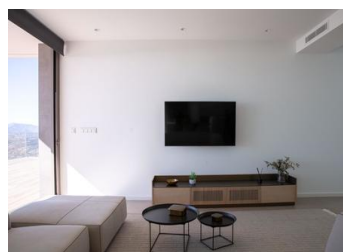

4 BEDROOM VILLA FOR SALE IN BENITACHELL - €2,950,000

Bedrooms: 4

Build: 234m²

Pool: Yes

Bathrooms: 6

Plot: 1168m²

Ref: 700620

Property Description

NEW BUILD LUXURY VILLA IN CUMBRE DEL SOL

New Build iconic villa in Benitachell. Its design from the 21st century blends in with the exclusive surroundings of Residential Resort Cumbre del Sol perfectly. It is built on a 1168m² plot of land, where, as the villa faces the southwest you can see and enjoy amazing sunsets.

Everything about this villa shouts out quality and style, with an intelligent design that offers a practical distribution of the villa that optimises, even more, its exceptional views of the Mediterranean...