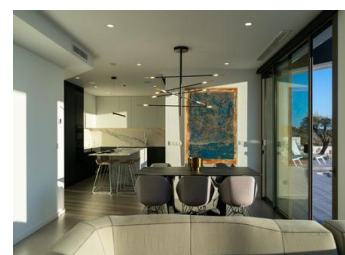

4 BEDROOM VILLA FOR SALE IN BENITACHELL - €2,950,000

Bedrooms: 4

Build: 234m²

Pool: Yes

Bathrooms: 6

Plot: 1168m²

Ref: 700620

Property Description

NEW BUILD LUXURY VILLA IN CUMBRE DEL SOL

New Build iconic villa in Benitachell. Its design from the 21st century blends in with the exclusive surroundings of Residential Resort Cumbre del Sol perfectly. It is built on a 1168m² plot of land, where, as the villa faces the southwest you can see and enjoy amazing sunsets.

Everything about this villa shouts out quality and style, with an intelligent design that offers a practical distribution of the villa that optimises, even more, its exceptional views of the Mediterranean...