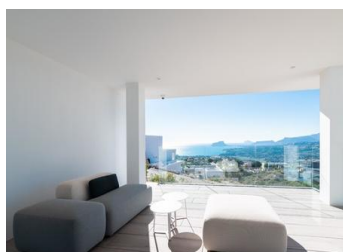

4 BEDROOM VILLA FOR SALE IN BENITACHELL - €2,950,000

Bedrooms: 4

Build: 234m²

Pool: Yes

Bathrooms: 6

Plot: 1168m²

Ref: 700620

Property Description

NEW BUILD LUXURY VILLA IN CUMBRE DEL SOL

New Build iconic villa in Benitachell. Its design from the 21st century blends in with the exclusive surroundings of Residential Resort Cumbre del Sol perfectly. It is built on a 1168m² plot of land, where, as the villa faces the southwest you can see and enjoy amazing sunsets.

Everything about this villa shouts out quality and style, with an intelligent design that offers a practical distribution of the villa that optimises, even more, its exceptional views of the Mediterranean...