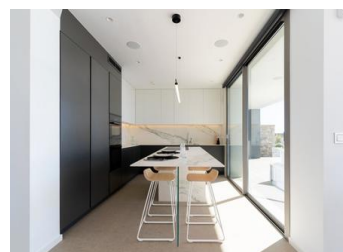

4 BEDROOM VILLA FOR SALE IN BENITACHELL - €2,950,000

Bedrooms: 4

Build: 234m²

Pool: Yes

Bathrooms: 6

Plot: 1168m²

Ref: 700620

Property Description

NEW BUILD LUXURY VILLA IN CUMBRE DEL SOL

New Build iconic villa in Benitachell. Its design from the 21st century blends in with the exclusive surroundings of Residential Resort Cumbre del Sol perfectly. It is built on a 1168m² plot of land, where, as the villa faces the southwest you can see and enjoy amazing sunsets.

Everything about this villa shouts out quality and style, with an intelligent design that offers a practical distribution of the villa that optimises, even more, its exceptional views of the Mediterranean...