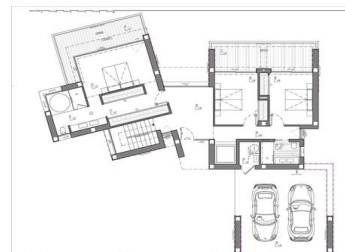

3 BEDROOM VILLA FOR SALE IN BENITACHELL - €2,421,000

Bedrooms: 3

Build: 222m²

Pool: Yes

Bathrooms: 4

Plot: 1149m²

Ref: 697665

Property Description

NEW BUILD LUXURY VILLA IN CUMBRE DEL SOL

In the heart of the Residential Cumbre del Sol, you can find this luxury villa with its private pool.

New Build modern villa design combines in an elegant and functional way, modern and Mediterranean architecture. On the façade, characterized by large geometrical shapes based on diagonal lines, the colour white dominates and the use of natural stone allows it to blend in with its environment...