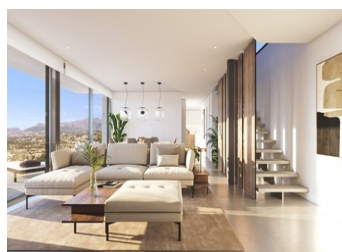

3 BEDROOM VILLA FOR SALE IN BENITACHELL - €1,720,000

Bedrooms: 3

Build: 425m²

Pool: Yes

Bathrooms: 3

Plot: 805m²

Ref: 697663

Property Description

NEW BUILD LUXURY VILLA IN CUMBRE DEL SOL

New Build villa located on a plot situated in exclusive area of Residential Resort Cumbre del Sol, on an elevated plot that allows the property to enjoy a view of both the sea and the inland Costa Blanca North.

The luxury villa with garden and private swimming pool is distributed over three floors, the access located on the top floor, where we have the parking and the lift that connects the entire house. On the middle floor are located the bedrooms, a total of 3 bedrooms all with access to terrace, a l...