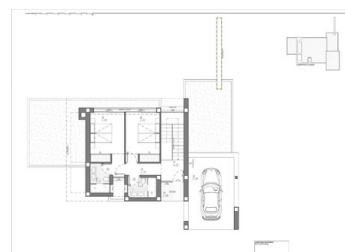

3 BEDROOM VILLA FOR SALE IN BENITACHELL - €1,745,000

Bedrooms: 3

Build: 181m²

Pool: Yes

Bathrooms: 4

Plot: 824m²

Ref: 697662

Property Description

NEW BUILD VILLA WITH THE SEA VIEWS IN CUMBRE DEL SOL

New Build luxury villa with private pool and sea views in the Residential Resort Cumbre del Sol, in Benitachell, on the Costa Blanca North, between Alicante and Valencia city.

A modern design and an elegant and bright layout are the keys to this villa with 3 bedrooms, all with en-suite bathrooms, with the master bedroom also having a large dressing room. The ground floor of this property allows us to extend it to ...