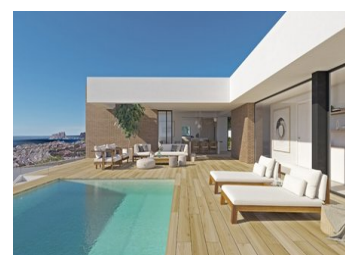

3 BEDROOM VILLA FOR SALE IN BENITACHELL - €1,871,000

Bedrooms: 3

Build: 615m²

Pool: Yes

Bathrooms: 4

Plot: 951m²

Ref: 697660

Property Description

NEW BUILD LUXURY VILLA IN CUMBRE DEL SOL

An exclusive house in an idyllic setting on the Residential Resort Cumbre de Sol, a contemporary masterpiece with wonderful sea views.

The upper floor houses the entire house, which provides extra comfort.

The night area consists of three en-suite bedrooms bathed in natural light that preserve a great deal of privacy with respect to the day areas.