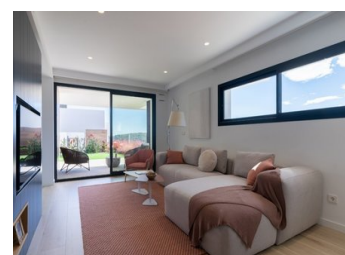

2 BEDROOM APARTMENT FOR SALE IN BENITACHELL - €454,000

Bedrooms: 2

Build: 88m²

Pool: Yes

Bathrooms: 2

Plot: 0m²

Ref: 697659

Property Description

NEW BUILD RESIDENTIAL IN CUMBRE DEL SOL

New Built modern apartments with 2 bedrooms and 2 bathrooms, kitchen open to the living room, with various models to choose from: terrace and garden on the ground floor apartments, solarium on the top floor.

All properties distributed to make the most of the space, taking advantage of the Mediterranean light and offering a plus of comfort in your day to day.