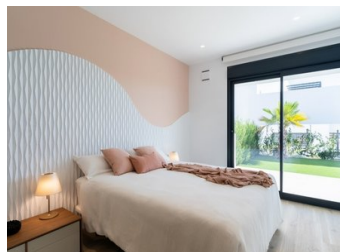

2 BEDROOM APARTMENT FOR SALE IN BENITACHELL - €454,000

Bedrooms: 2

Build: 88m²

Pool: Yes

Bathrooms: 2

Plot: 0m²

Ref: 697659

Property Description

NEW BUILD RESIDENTIAL IN CUMBRE DEL SOL

New Built modern apartments with 2 bedrooms and 2 bathrooms, kitchen open to the living room, with various models to choose from: terrace and garden on the ground floor apartments, solarium on the top floor.

All properties distributed to make the most of the space, taking advantage of the Mediterranean light and offering a plus of comfort in your day to day.