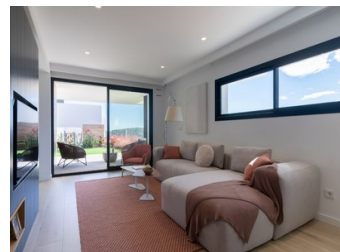

3 BEDROOM APARTMENT FOR SALE IN BENITACHELL - €408,000

Bedrooms: 3

Build: 100m²

Pool: Yes

Bathrooms: 2

Plot: 12m²

Ref: 697658

Property Description

NEW BUILD APARTMENTS IN CUMBRE DEL SOL

New Built apartments with a modern architecture, with 3 bedrooms and 2 bathrooms, kitchen open to the living room, with various models to choose from, terrace and garden on the ground floor apartments, and solarium on the top floor, all distributed to make the most of the space, taking advantage of the Mediterranean light and offering a plus of comfort in your day to day...