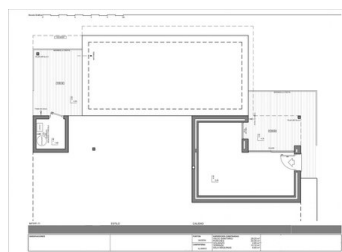

3 BEDROOM VILLA FOR SALE IN BENITACHELL - €2,195,000

Bedrooms: 3

Build: 188m²

Pool: Yes

Bathrooms: 5

Plot: 847m²

Ref: 697653

Property Description

NEW BUILD LUXURY VILLA IN CUMBRE DEL SOL

To relax and get away from it all, surrounded by incredible sea views; it is possible in this exclusive villa located in the Residential Resort Cumbre del Sol.

New Build Luxury villa is distributed over several floors, in open and comfortable spaces, where the interior/exterior limits are crossed and blurred. A project with light colors, wood and lots of natural light from outside...