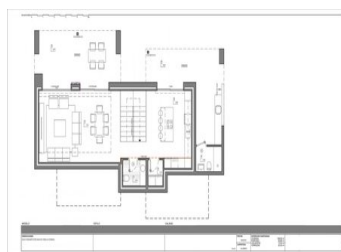

3 BEDROOM VILLA FOR SALE IN BENITACHELL - €2,195,000

Bedrooms: 3

Build: 188m²

Pool: Yes

Bathrooms: 5

Plot: 847m²

Ref: 697653

Property Description

NEW BUILD LUXURY VILLA IN CUMBRE DEL SOL

To relax and get away from it all, surrounded by incredible sea views; it is possible in this exclusive villa located in the Residential Resort Cumbre del Sol.

New Build Luxury villa is distributed over several floors, in open and comfortable spaces, where the interior/exterior limits are crossed and blurred. A project with light colors, wood and lots of natural light from outside...