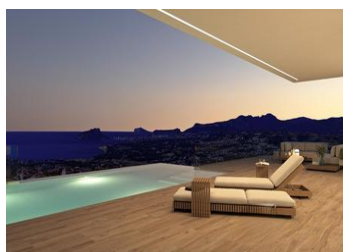

3 BEDROOM VILLA FOR SALE IN BENITACHELL - €2,456,000

Bedrooms: 3

Build: 239m²

Pool: Yes

Bathrooms: 4

Plot: 932m²

Ref: 697649

Property Description

NEW BUILD LUXURY VILLA IN CUMBRE DEL SOL

New Build luxury villa with spectacular sea views is ideal to live in with the family or to enjoy with friends. It is located at the top of Puig de la Llorençà, in the Residential Cumbre del Sol dominating over the residential area and with an unbeatable sea view. A unique and exclusive place in the North Costa Blanca region.

Its modern architecture, based on straight lines, combined with the Mediterranean style blends perfectly with its surroundings. This villa has been completely designed to enhanc...